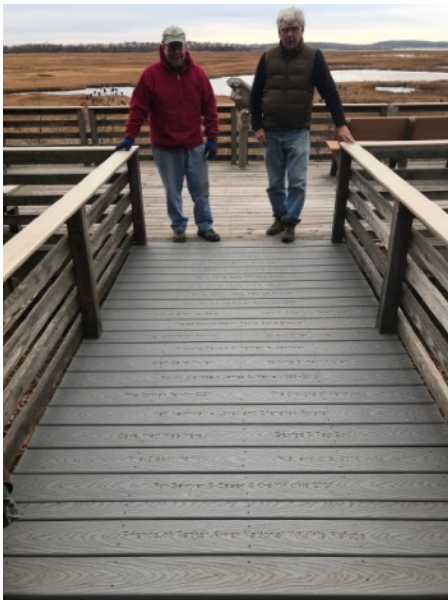

PROGRESS REPORT - December 14, 2021

First Batch Installed! THANK YOU DONORS!!

Funds raised for Friends projects include:

- Maintenance Projects, Beach Clean-ups, Visitor Center Garden
- Refuge Interns, Education, Lectures, Volunteer Projects

How? Make a donation for an inscription:

- Inscription* Donation - $100
- Corporate Membership and Inscription - $350

*45 characters/spaces limit per inscription, each plank will have multiple inscriptions, separated by 1 foot spacing. Content is subject to approval by PRNWR. All inscribed planks remain the property of the PRNWR.